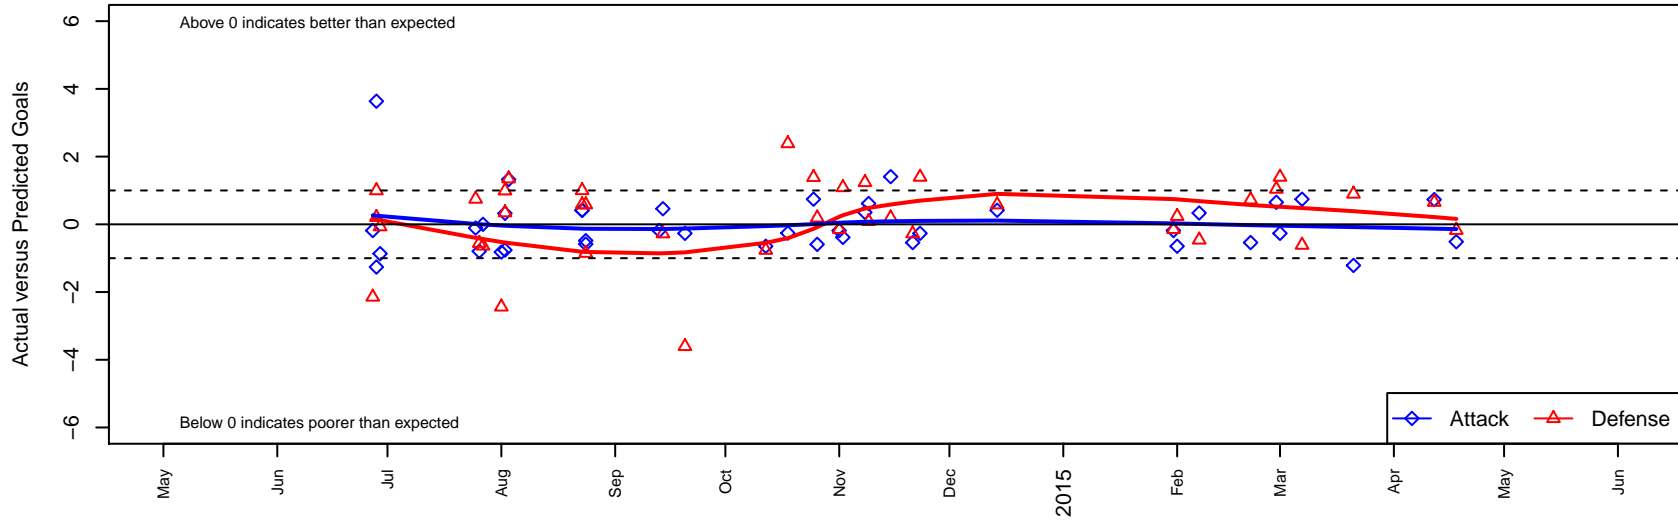

FWFC Blue G01

Federal Way FC
 Federal Way, WA
 G01 total strength=838
 attack=0.78 defense=1.67
 fall league = RCL G01 Div 3, RCL G01 7V2
 spr league = Win RCL G01 Div 3

alt names used:
 FWFC Blue G01
 FWFC G01 Blue

FWFC Blue G01
 Dots are actual minus expected GF (blue circles) and GA (red triangles).
 Blue line is smoothed change in attack strength. Red is smoothed change in defense strength.

**attack and defense variance (black dot)
relative to other teams
and top 10 in region**