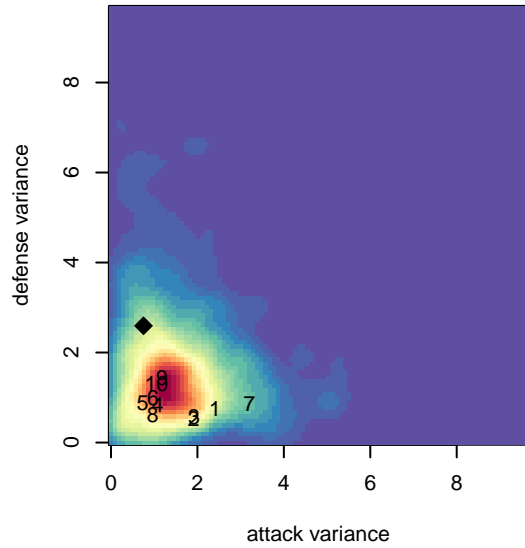

FWFC Blue G01

Federal Way FC
 Federal Way, WA
 G01 total strength=838
 attack=0.78 defense=1.67
 fall league = RCL G01 Div 3, RCL G01 7V2
 spr league = Win RCL G01 Div 3

alt names used:
 FWFC Blue G01
 FWFC G01 Blue

FWFC Blue G01
 Dots are actual minus expected GF (blue circles) and GA (red triangles).
 Blue line is smoothed change in attack strength. Red is smoothed change in defense strength.

**attack and defense variance (black dot)
relative to other teams
and top 10 in region**