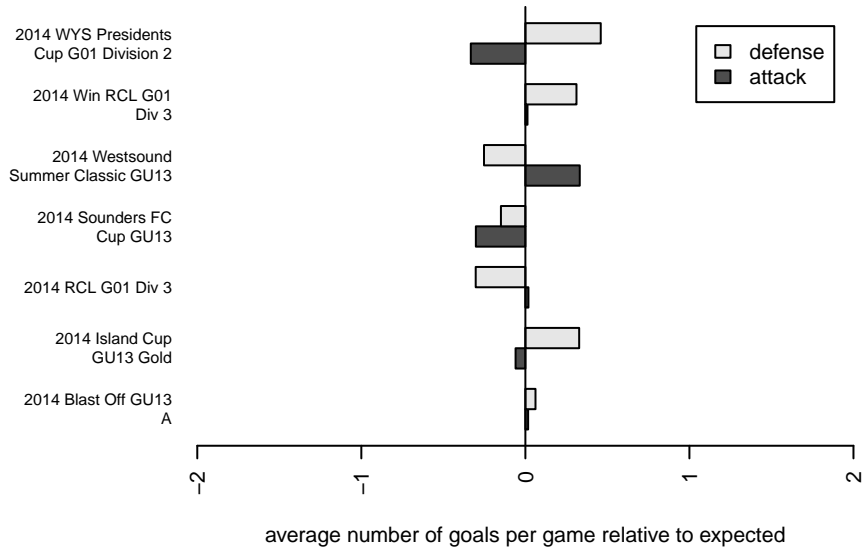

Performance relative to 13 month average