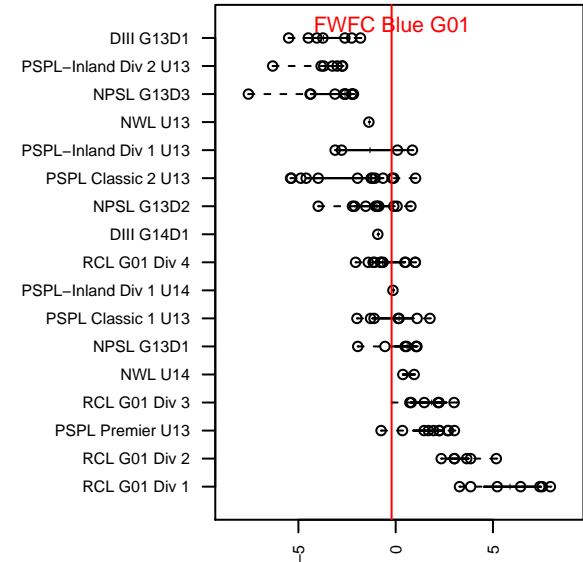

**attack and defense rating
relative to others at age
and all opponents in last 13 months**