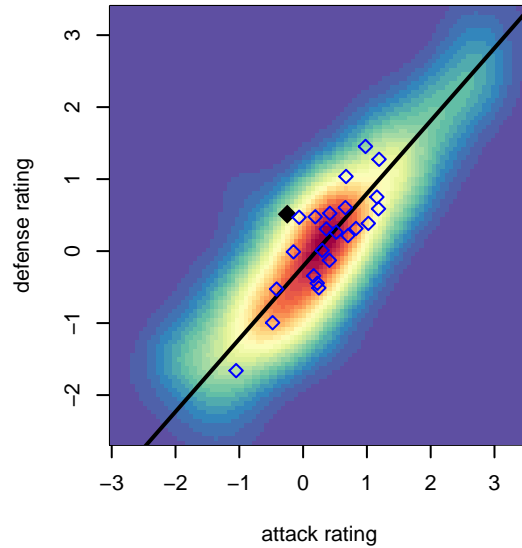

**attack and defense rating
relative to others at age
and all opponents in last 13 months**