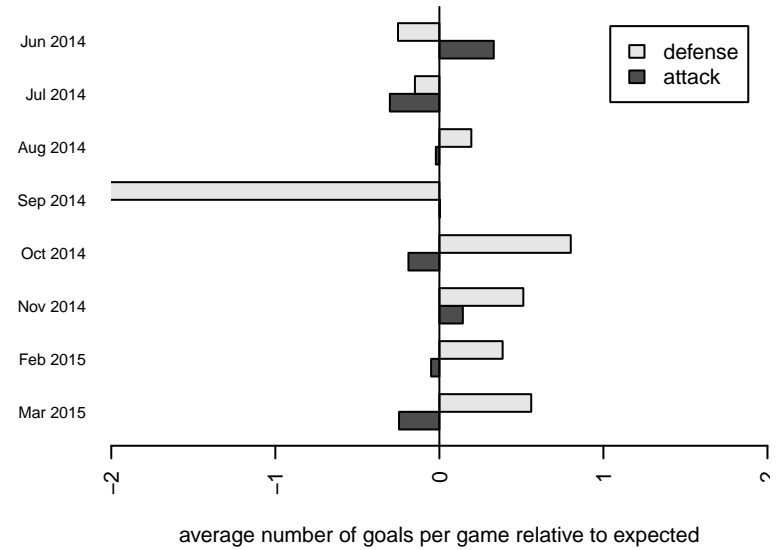

Performance relative to 13 month average